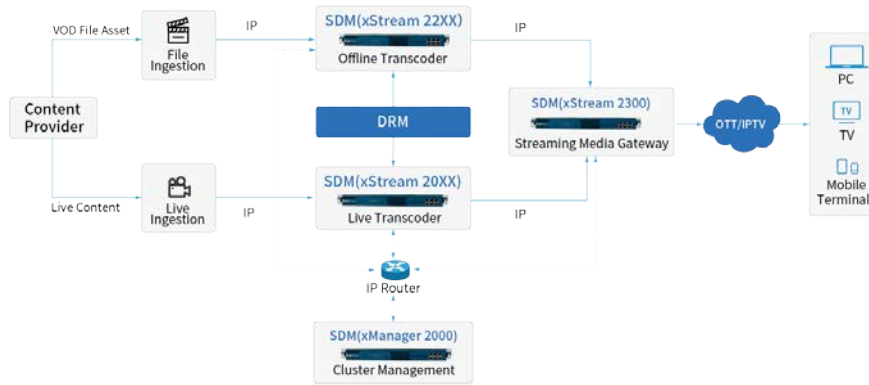

OTT/IPTV Platform

Sumavision OTT/IPTV platform, named Omni-Media Cloud (OMC), is a latest generation convergent platform, which can realize video source and watching mode diversification, personalized recommendation and content sharing, extreme user experience, etc.

Sumavision CDN adopts a hierarchical structure, which is divided into a three-layer structure of central storage layer, caching layer and edge streaming layer. Among them, the central storage layer is responsible for the storage of media files, the caching layer is responsible for caching popular programs, and the edge streaming layer is responsible for providing streaming services of various protocols for the customers.

Features

- ✓ Multi-bitrate injection: support multiple bitrates convergent injection
- ✓ Efficient caching technology: LRU+ARC+FIFO
- ✓ Multi-service scenario: VOD, IPTV, OTT
- ✓ Convergent streaming: support RTSP (UDP/TCP), HLS, MPEG DASH, TS/FLV/MP4 over HTTP and other streaming media transmission protocols
- ✓ Hierarchical deployment: support system smooth expansion
- ✓ Support QoS guarantee technology
- ✓ UHD experience: support 4K/H.265 service

Transcoding system

Sumavision transcoding system gives users full package of tools to produce their videos as they want and deliver to any terminals that subscribers have, including video format and resolution transcoding, logo insertion, subtitle insertion, packaging and streaming.