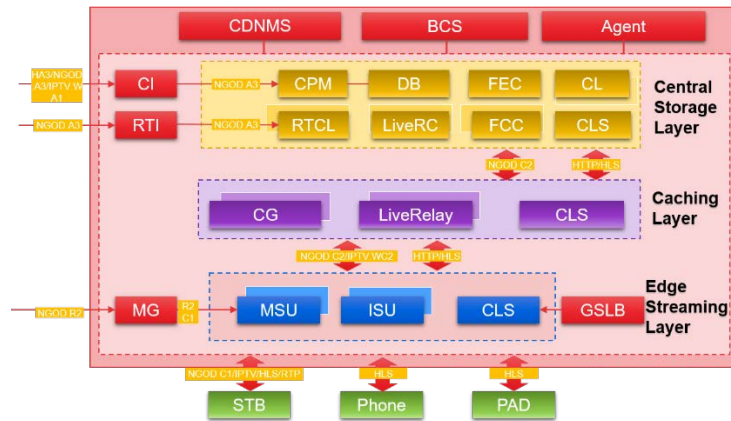

STB Portal

Phone Portal

Features

Live Broadcast

Time Shift

Content Sharing

Social TV DRM

VOD

Multi screen Interactive

Mobile Remote Control

Advertisement

Catch-up

Program Recommendation

Voice Control

Online Payment

CDN

Sumavision CDN adopts a hierarchical structure, which is divided into a three-layer structure of central storage layer, caching layer and edge streaming layer. Among them, the central storage layer is responsible for the storage of media files, the caching layer is responsible for caching popular programs, and the edge streaming layer is responsible for providing streaming services of various protocols for the customers.

Features

- ✓ Multi-bitrate injection: support multiple bitrates convergent injection
- ✓ Efficient caching technology: LRU+ARC+FIFO
- ✓ Multi-service scenario: VOD, IPTV, OTT
- ✓ Convergent streaming: support RTSP (UDP/TCP), HLS, MPEG DASH, TS/FLV/MP4 over HTTP and other streaming media transmission protocols
- ✓ Hierarchical deployment: support system smooth expansion
- ✓ Support QoS guarantee technology
- ✓ UHD experience: support 4K/H.265 service