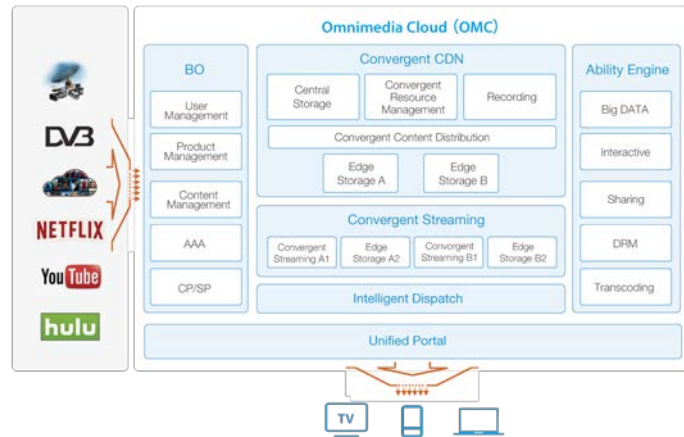

Sumavision OTT/IPTV Solution Introduction

As the world's leading video delivery solutions provider, Sumavision can provide a total end-to-end OTT/IPTV solution including OTT platform, CDN, transcoding service and IP STB for customers. And in each part, Sumavision can provide an excellent product to meet all the demands from customer's operation services.

OTT/IPTV Platform

Sumavision OTT/IPTV platform, named Omni-Media Cloud (OMC), is a latest generation convergent platform, which can realize video source and watching mode diversification, personalized recommendation and content sharing, extreme user experience, etc.

Sumavision CDN adopts a hierarchical structure, which is divided into a three-layer structure of central storage layer, caching layer and edge streaming layer. Among them, the central storage layer is responsible for the storage of media files, the caching layer is responsible for caching popular programs, and the edge streaming layer is responsible for providing streaming services of various protocols for the customers.

Features

- ✓ Multi-bitrate injection: support multiple bitrates convergent injection
- ✓ Efficient caching technology: LRU+ARC+FIFO
- ✓ Multi-service scenario: VOD, IPTV, OTT
- ✓ Convergent streaming: support RTSP (UDP/TCP), HLS, MPEG DASH, TS/FLV/MP4 over HTTP and other streaming media transmission protocols
- ✓ Hierarchical deployment: support system smooth expansion
- ✓ Support QoS guarantee technology
- ✓ UHD experience: support 4K/H.265 service