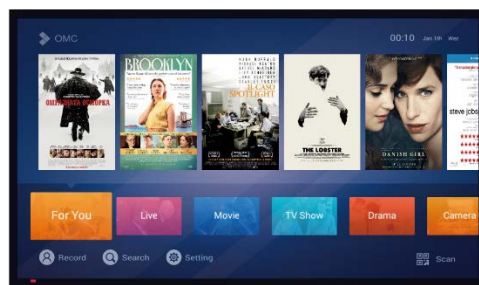

OTT/IPTV Platform

Sumavision OTT/IPTV platform, named Omni-Media Cloud (OMC), is a latest generation convergent platform, which can realize video source and watching mode diversification, personalized recommendation and content sharing, extreme user experience, etc.

STB Portal

Phone Portal

Features

Live Broadcast

Time Shift

Content Sharing

Social TV DRM

VOD

Features

- ✓ Multi-bitrate injection: support multiple bitrates convergent injection
- ✓ Efficient caching technology: LRU+ARC+FIFO
- ✓ Multi-service scenario: VOD, IPTV, OTT
- ✓ Convergent streaming: support RTSP (UDP/TCP), HLS, MPEG DASH, TS/FLV/MP4 over HTTP and other streaming media transmission protocols
- ✓ Hierarchical deployment: support system smooth expansion
- ✓ Support QoS guarantee technology
- ✓ UHD experience: support 4K/H.265 service