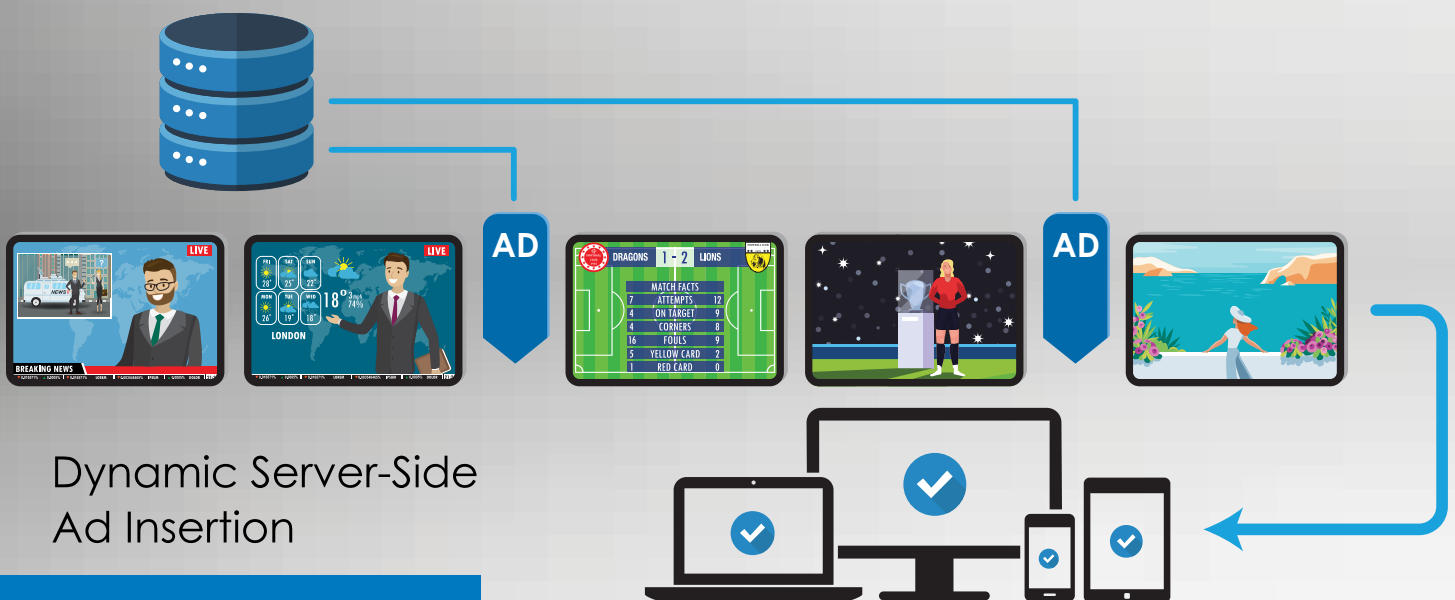

FUEL delivers an extraordinary viewing experience that sets the bar in streaming