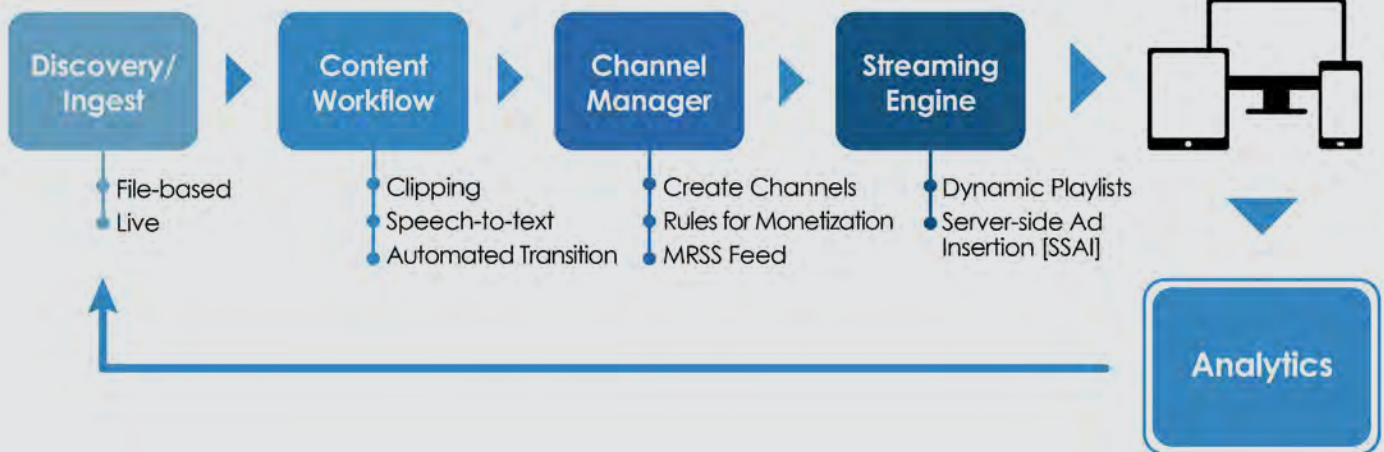

FUEL sets the bar in streaming with a comprehensive, scalable platform

FUEL streamlines your workflows and efficiently hosts all of your videos on a single platform. A cloud-based, end-to-end solution, FUEL drives efficiencies in your production process.

ASSET MANAGEMENT

Enhanced Metadata, Rights Management

Linear On Demand™ Streaming

streamingfuel.com
bitcentral.com/fuel
fuelsales@bitcentral.com
949.253.9000